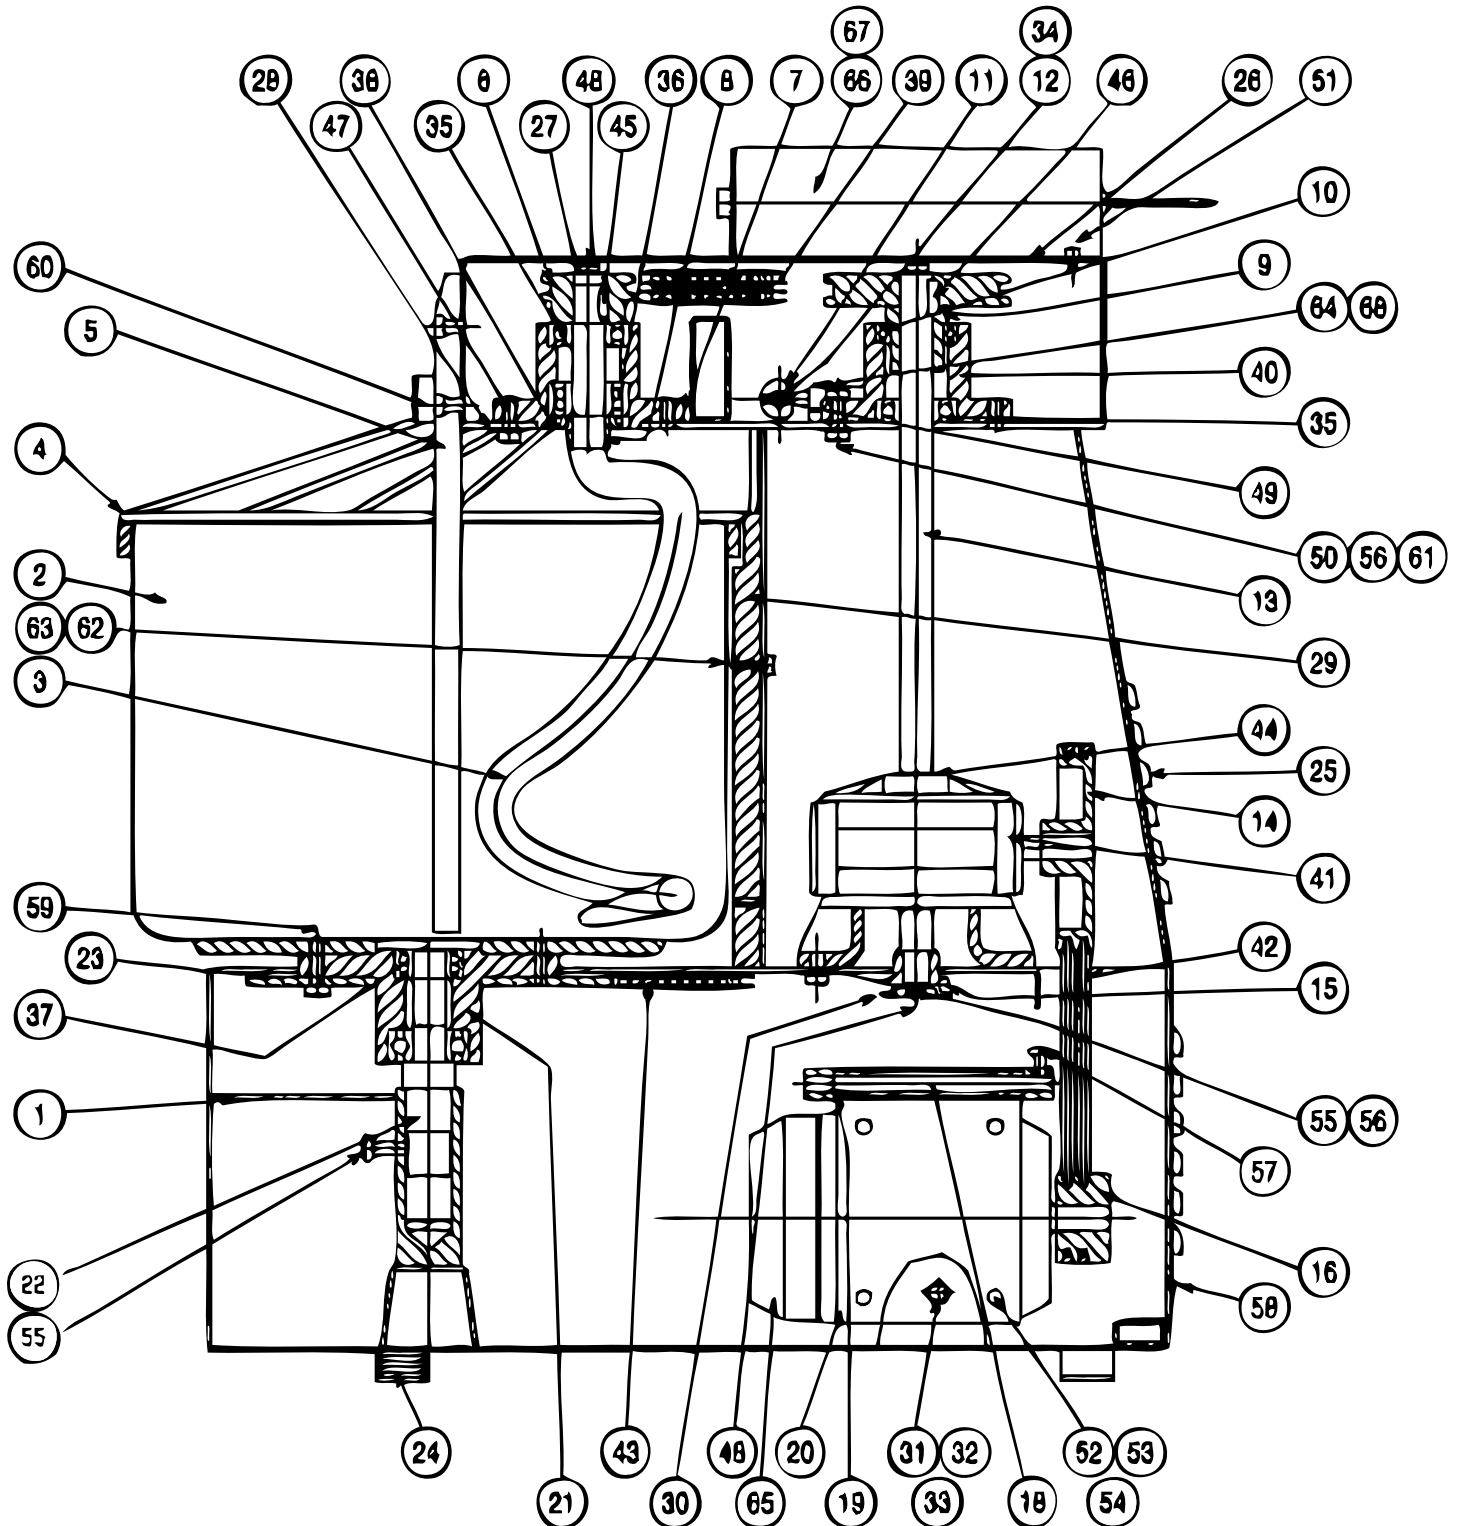

Parts Breakdown

Model MX-IT-0040-T 13172

Parts Breakdown

Model MX-IT-0040-T 13172

Item No.	Description	Position	Item No.	Description	Position	Item No.	Description	Position
77029	Base for 13172	1	77053	Shelter Tested for 13172	26	77077	Screw TE for 13172	50
77030	Basin for 13172	2	77054	Washer for 13172	27	77078	Screw TC for 13172	51
77031	Auger for 13172	3	77055	Washer for 13172	28	77079	Screw TE for 13172	52
77032	Shelter for 13172	4	77056	Rod for 13172	29	77080	Washer for 13172	53
77033	Central Rod for 13172	5	77057	Washer for 13172	30	77081	Nut for 13172	54
77034	Pinion for 13172	6	77058	Washer for 13172	31	77082	Screw TE for 13172	55
77035	Support X Auger for 13172	7	77059	Screw for 13172	32	77083	Washer for 13172	56
77036	Spacer for 13172	8	77060	Rod for 13172	33	77084	Screw TE for 13172	57
77037	Pinion for 13172	9	77061	Spring Pin for 13172	34	77085	Screw TC for 13172	58
77038	Bearing for 13172	10	77062	Bearing for 13172	35	77086	Screw TE for 13172	59
77039	Cam X Microswitch for 13172	11	77063	Bearing for 13172	36	77087	Screw TCEI for 13172	60
77040	Tree X Shelter for 13172	12	77064	Bearing for 13172	37	77088	Nut for 13172	61
77041	Tree X Reducer for 13172	13	77065	Sealing Ring for 13172	38	77089	Screw TCEI for 13172	62
77042	Pulley Reducer for 13172	14	77066	Double Chain for 13172	39	77090	Washer for 13172	63
77043	Pinion for 13172	15	77067	Support Gear for 13172	40	77091	Microswitch for 13172	64
77044	Motor Pulley for 13172	16	77068	Reducer R = 1/19 for 13172	41	75698	Motor for 13172	65
77045	Tree X Motor Mount for 13172	18	75675	Belt 762 SPZ for Motor 2 Speed Three – Phase 230V for 13172	42	77093	Box for Electrical System for 13172	66
77046	Bush for 13172	19	77070	Single Chain for 13172	43	77094	Wiring for 13172	67
77047	Engine Support for 13172	20	77071	Elastic Ring for 13172	44	77095	Screw TCTC for 13172	68
77048	Support X Basin for 13172	21	77072	Tongue for 13172	45	77096	Timer for 13172	69
77049	Tree X Basin for 13172	22	77073	Tongue for 13172	46	AK401	Green Start Button 2 Speed for 13172	70
77050	Crown for 13172	23	77074	Screw TE for 13172	47	75567	Stop Button for 13172	71
77051	Shock Absorber for 13172	24	77075	Screw TE for 13172	48			
77052	Rear Protection for 13172	25	77076	Screw STEI for 13172	49			